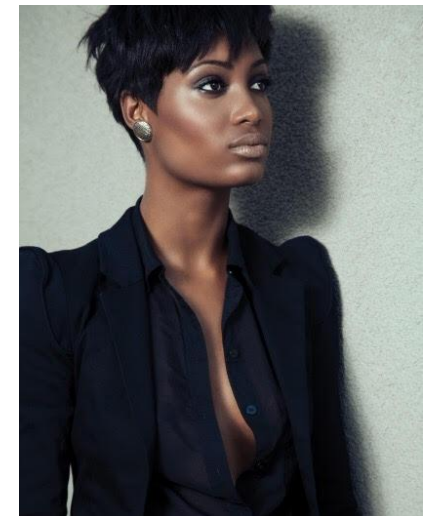

# GRIFFIN MODELS —||| LLC |||—

Tabia W

Height : 5'8" / 173 cm | Bust : 32" / 81 cm | Waist : 24" / 61 cm | Hips : 34" / 86 cm | Shoe : 38.5 EU / 5.5 UK | Hair Colour : Dark Brown | Eyes : Brown

# GRIFFIN MODELS — LLC —

Tabia W

Height : 5'8" / 173 cm | Bust : 32" / 81 cm | Waist : 24" / 61 cm | Hips : 34" / 86 cm | Shoe : 38.5 EU / 5.5 UK | Hair Colour : Dark Brown | Eyes : Brown