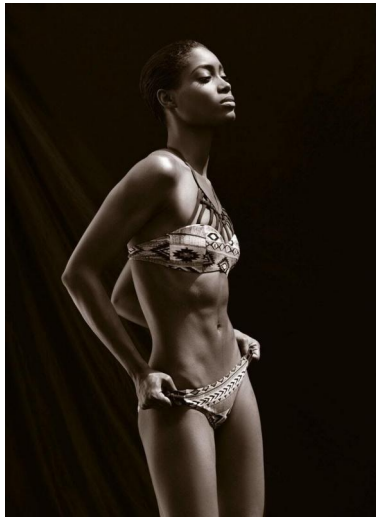

# GRIFFIN MODELS —||| LLC |||—

Tabia W

Height : 5'8" / 173 cm | Bust : 32" / 81 cm | Waist : 24" / 61 cm | Hips : 34" / 86 cm | Shoe : 38.5 EU / 5.5 UK | Hair Colour : Dark Brown | Eyes : Brown

# GRIFFIN MODELS — LLC —

Tabia W

Height : 5'8" / 173 cm | Bust : 32" / 81 cm | Waist : 24" / 61 cm | Hips : 34" / 86 cm | Shoe : 38.5 EU / 5.5 UK | Hair Colour : Dark Brown | Eyes : Brown