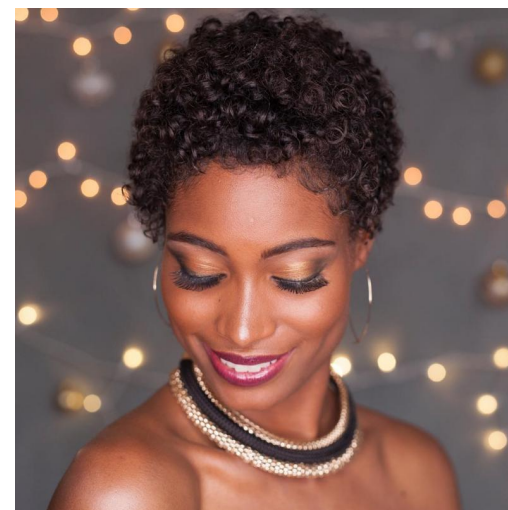

# GRIFFIN MODELS —||| LLC |||—

Tabia W

Height : 5'8" / 173 cm | Bust : 32" / 81 cm | Waist : 24" / 61 cm | Hips : 34" / 86 cm | Shoe : 38.5 EU / 5.5 UK | Hair Colour : Dark Brown | Eyes : Brown

# GRIFFIN MODELS — LLC —

Tabia W

Height : 5'8" / 173 cm | Bust : 32" / 81 cm | Waist : 24" / 61 cm | Hips : 34" / 86 cm | Shoe : 38.5 EU / 5.5 UK | Hair Colour : Dark Brown | Eyes : Brown