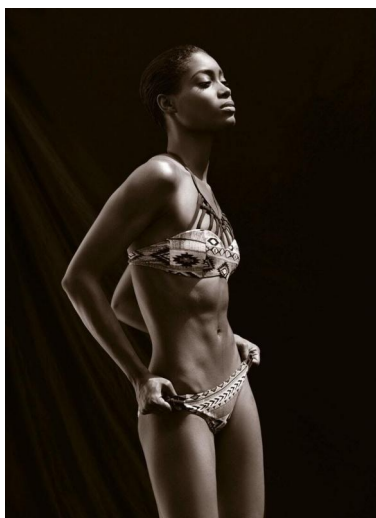

# GRIFFIN MODELS —||| LLC |||—

Tabia W

Height : 5'8" / 173 cm | Bust : 32" / 81 cm | Waist : 24" / 61 cm | Hips : 34" / 86 cm | Shoe : 38.5 EU / 5.5 UK | Hair Colour : Dark Brown | Eyes : Brown

# GRIFFIN MODELS — LLC —

Tabia W

Height : 5'8" / 173 cm | Bust : 32" / 81 cm | Waist : 24" / 61 cm | Hips : 34" / 86 cm | Shoe : 38.5 EU / 5.5 UK | Hair Colour : Dark Brown | Eyes : Brown