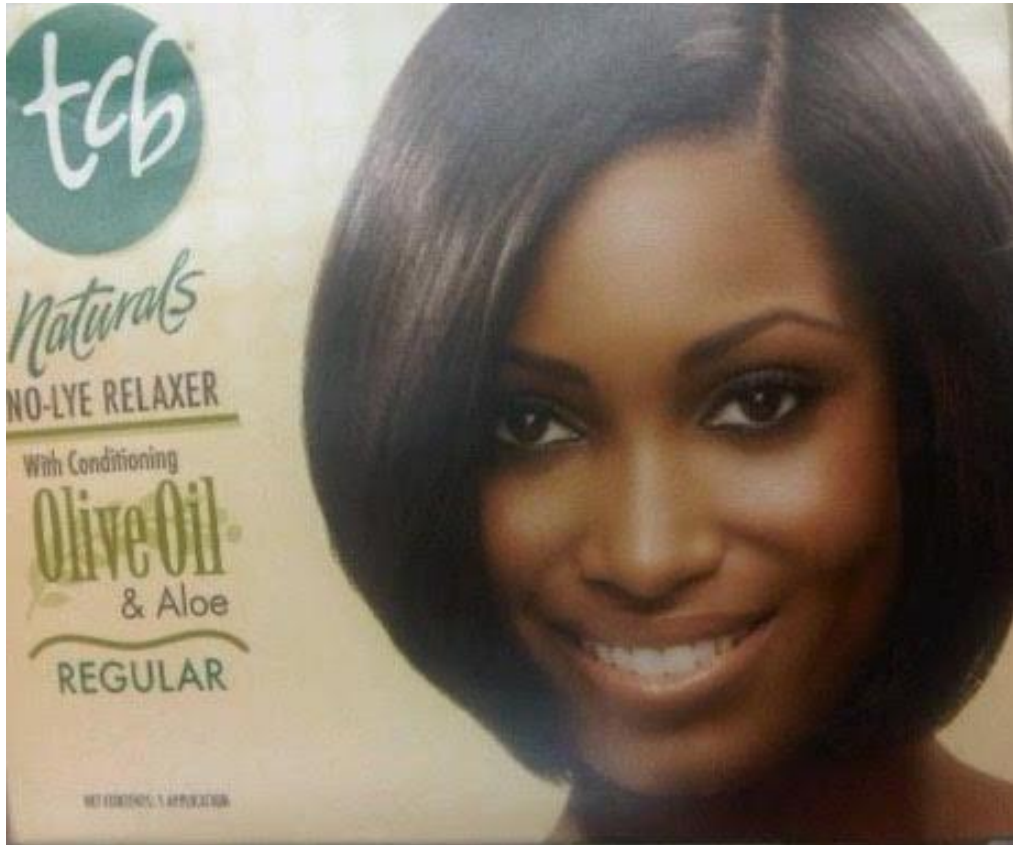

Tabia W

GRIFFIN MODELS —||| LLC |||—

Tabia W

Height : 5'8" / 173 cm | Waist : 24" / 61 cm | Hips : 34" / 86 cm | Shoe : 38.5 EU / 5.5 UK | Hair Colour : Dark Brown | Eyes : Brown