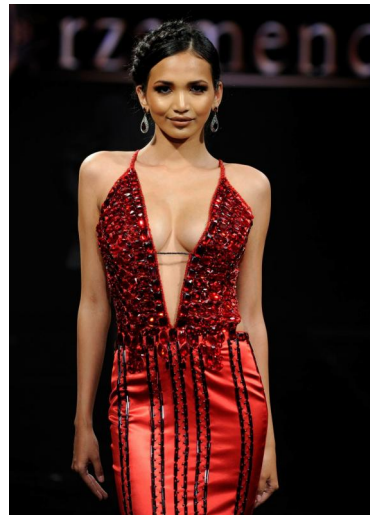

GRIFFIN MODELS — LLC —

Kristina M

Height : 5'9" / 175 cm | Bust : 34" / 86 cm | Waist : 24" / 61 cm | Hips : 34" / 86 cm | Hair Colour : Black | Eyes : Black

GRIFFIN MODELS

— LLC —

Kristina M

Height : 5'9" / 175 cm | Bust : 34" / 86 cm | Waist : 24" / 61 cm | Hips : 34" / 86 cm | Hair Colour : Black | Eyes : Black