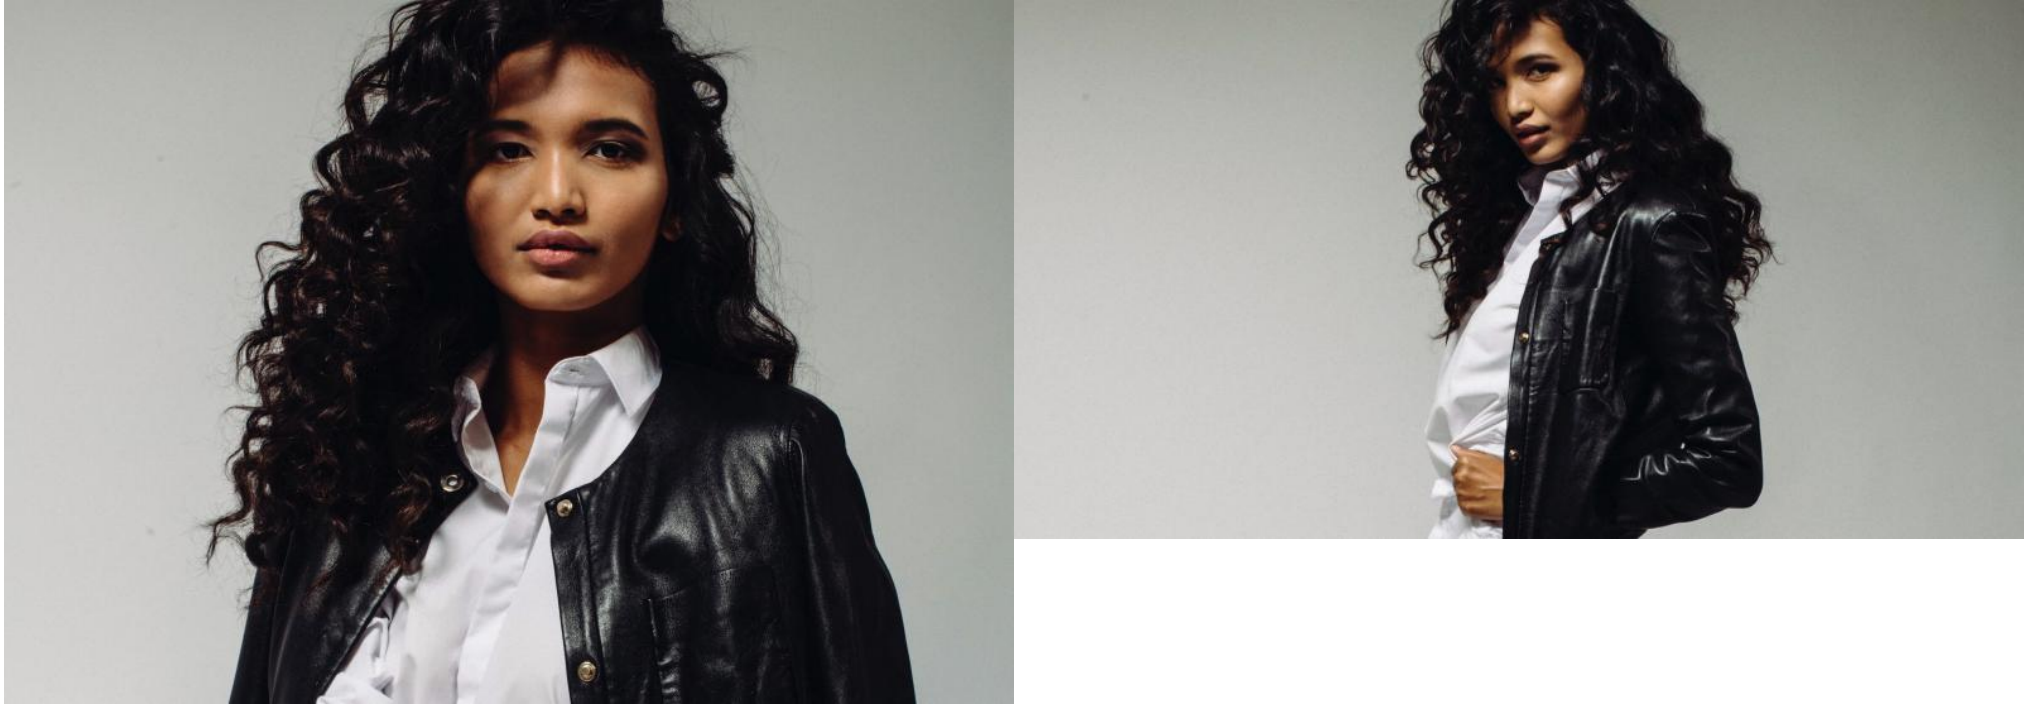

GRIFFIN MODELS

—≡≡≡ LLC ≡≡≡—

Kristina M

Height : 5'9" / 175 cm | Waist : 24" / 61 cm | Hips : 34" / 86 cm | Shoe : EU / UK | Hair Colour : Black | Eyes : Black

GRIFFIN MODELS —||| LLC |||—

Kristina M

Height : 5'9" / 175 cm | Waist : 24" / 61 cm | Hips : 34" / 86 cm | Shoe : EU / UK | Hair Colour : Black | Eyes : Black

GRIFFIN MODELS — LLC —

Kristina M

Height : 5'9" / 175 cm | Waist : 24" / 61 cm | Hips : 34" / 86 cm | Shoe : EU / UK | Hair Colour : Black | Eyes : Black

GRIFFIN MODELS

—||| LLC —|||

Kristina M

Height : 5'9" / 175 cm | Waist : 24" / 61 cm | Hips : 34" / 86 cm | Shoe : EU / UK | Hair Colour : Black | Eyes : Black