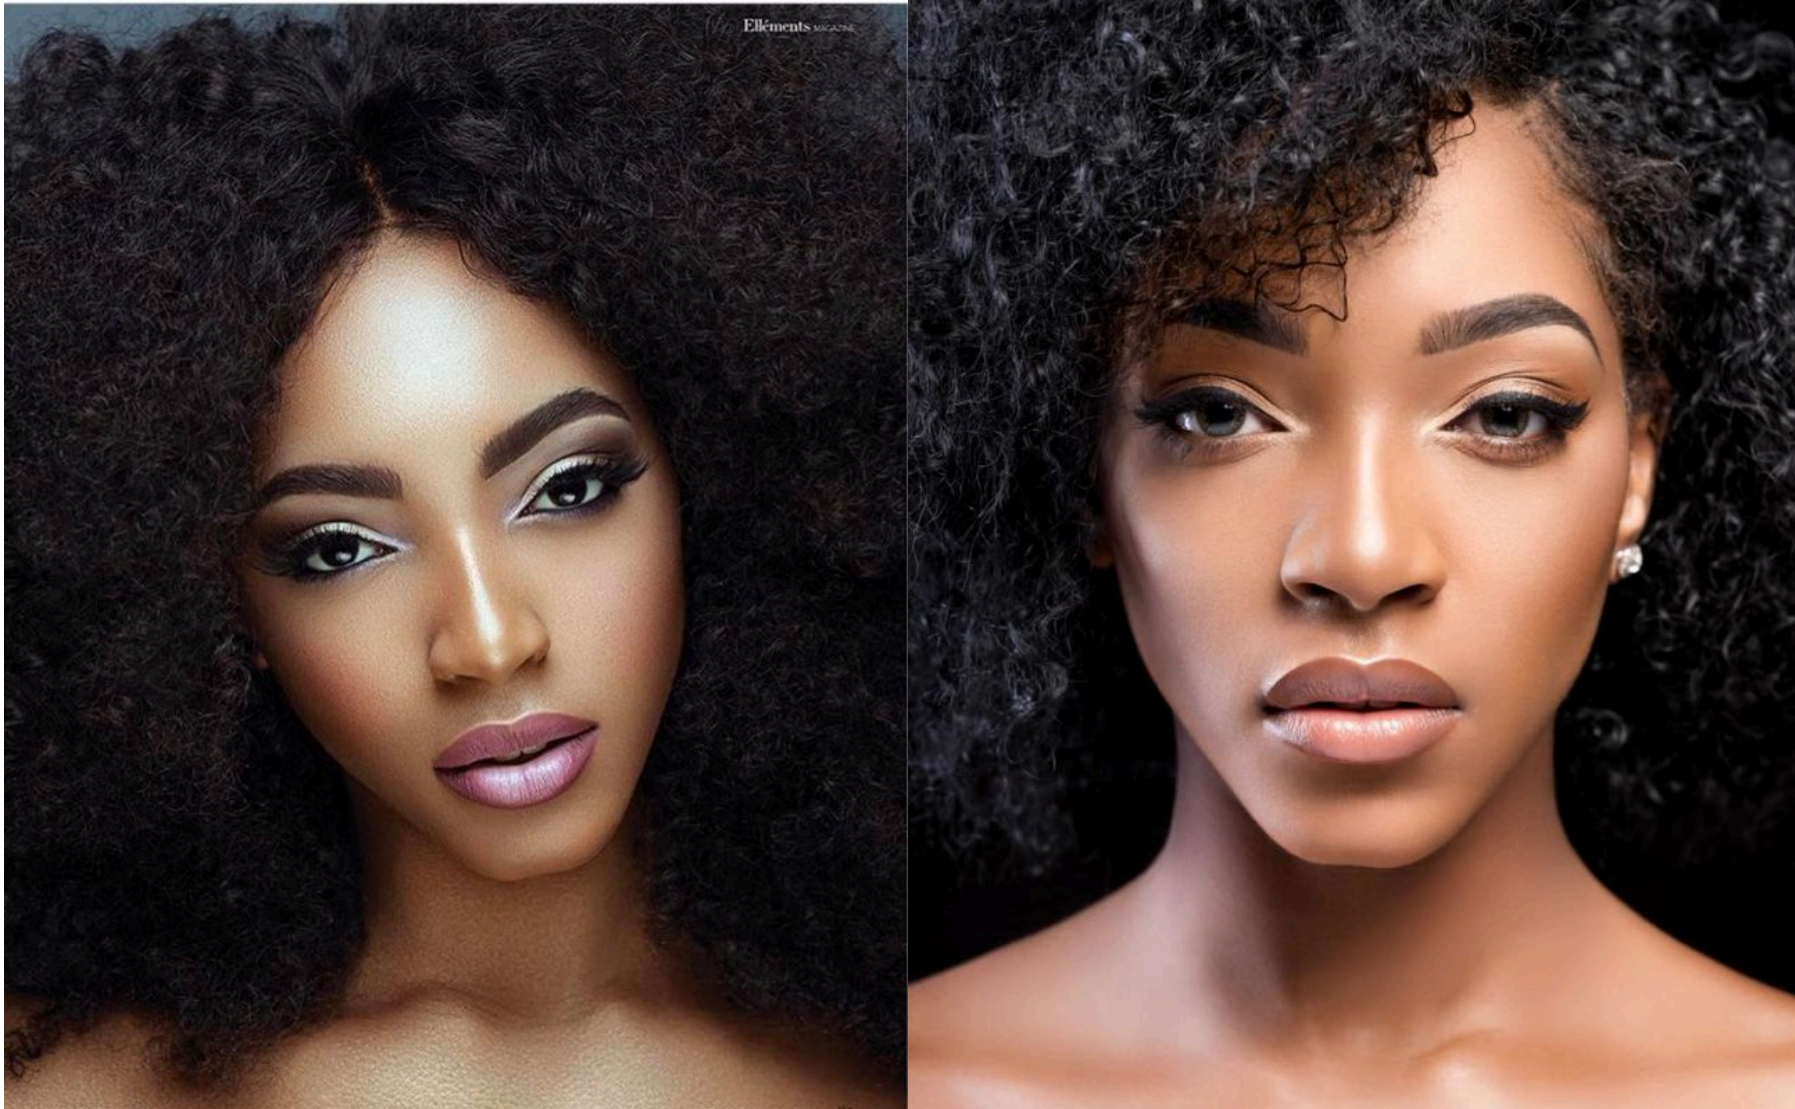

GRIFFIN MODELS

—||| LLC |||—

Jasmine M

Height : 58" / 147 cm | Waist : 24" / 61 cm | Hips : 34" / 86 cm | Shoe : 39.0 EU / 6.0 UK | Hair Colour : Black | Eyes : Brown

GRIFFIN MODELS

— LLC —

Jasmine M

Height : 58" / 147 cm | Waist : 24" / 61 cm | Hips : 34" / 86 cm | Shoe : 39.0 EU / 6.0 UK | Hair Colour : Black | Eyes : Brown

GRIFFIN MODELS — LLC —

Jasmine M

Height : 58" / 147 cm | Waist : 24" / 61 cm | Hips : 34" / 86 cm | Shoe : 39.0 EU / 6.0 UK | Hair Colour : Black | Eyes : Brown

GRIFFIN MODELS

—||| LLC |||—

Jasmine M

Height : 58" / 147 cm | Waist : 24" / 61 cm | Hips : 34" / 86 cm | Shoe : 39.0 EU / 6.0 UK | Hair Colour : Black | Eyes : Brown