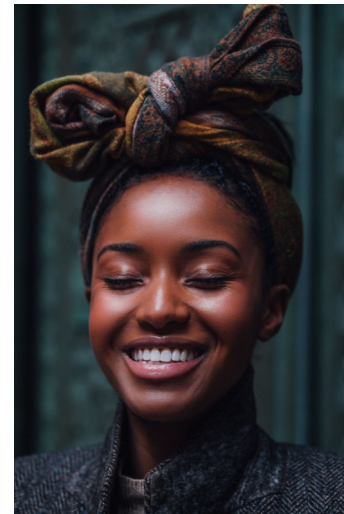

GRIFFIN MODELS

—≡≡≡ LLC ≡≡≡—

Dominique P

Height : 55" / 140 cm | Bust : 34" / 86 cm | Waist : 27.5" / 70 cm | Hips : 35" / 89 cm | Shoe : 38.0 EU / 5.0 UK | Hair Colour : Black | Eyes : Brown

GRIFFIN MODELS

— LLC —

Dominique P

Height : 55" / 140 cm | Bust : 34" / 86 cm | Waist : 27.5" / 70 cm | Hips : 35" / 89 cm | Shoe : 38.0 EU / 5.0 UK | Hair Colour : Black | Eyes : Brown