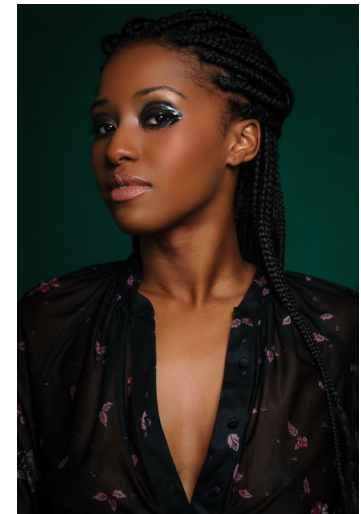

GRIFFIN MODELS

—≡≡≡ LLC ≡≡≡—

Dominique P

Height : 55" / 140 cm | Bust : 34" / 86 cm | Waist : 27.5" / 70 cm | Hips : 35" / 89 cm | Shoe : 38.0 EU / 5.0 UK | Hair Colour : Black | Eyes : Brown

GRIFFIN MODELS

— LLC —

Dominique P

Height : 55" / 140 cm | Bust : 34" / 86 cm | Waist : 27.5" / 70 cm | Hips : 35" / 89 cm | Shoe : 38.0 EU / 5.0 UK | Hair Colour : Black | Eyes : Brown